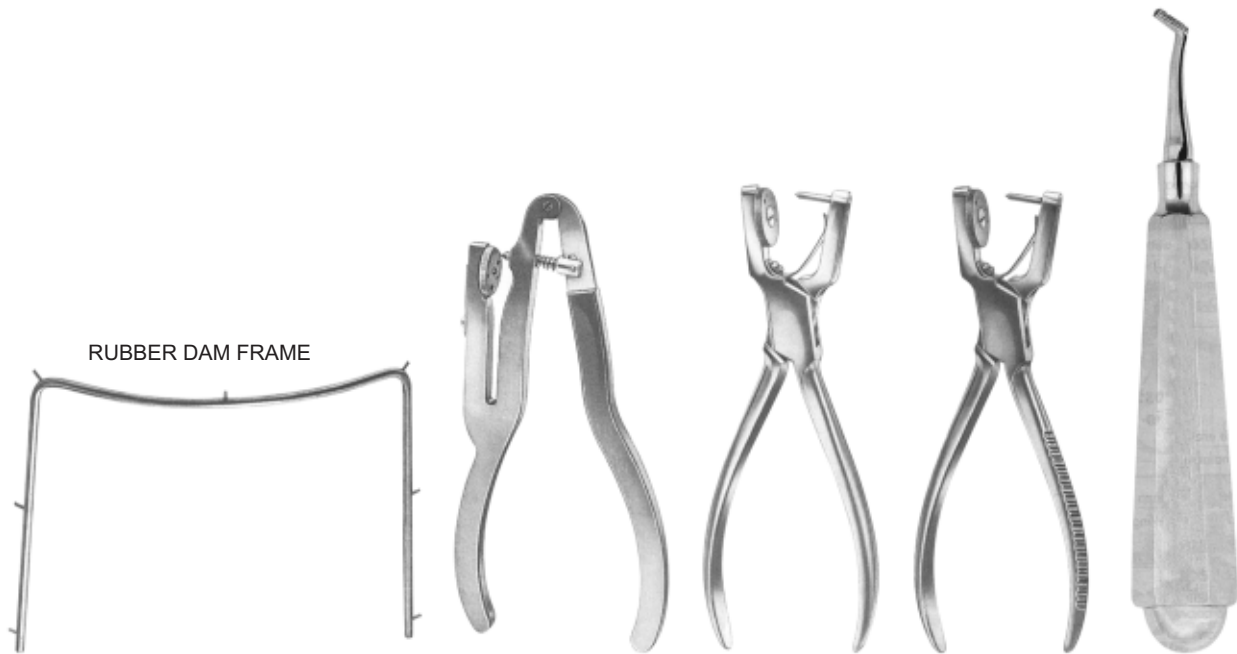

Page
115-117

- Rubber Dam Clamps

Rubber Dam Clamp Forceps

www.surgiforce.com

RUBBER DAM FRAME

SF-5-5382
Young
105x95 Inox

SF-5-5383
Ivory
160 mm

SF-5-5384
Ainsworth
170 mm

SF-5-5385
Ainsworth
170 mm

SF-5-5386
Mershan
140 mm

CLAMPS (PLIERS)

SF-5-5387
Ivory light weight
170 mm

SF-5-5388
Brewer
175 mm

SF-5-5389
Brewer
175 mm

SF-5-5390
White
175 mm

SF-5-5391
Ivory
170 mm

SF-5-5392
Winged
Labial Clamp

SF-5-5393
Winged
Edged Labial Clamp

SF-5-5394
Winged
Cervical Clamp

SF-5-5395
Winged
Labial Clamp

SF-5-5396
Winged

SF-5-5397
Winged

SF-5-5398
Wingless

For Small Teeth, Elongated or With Narrow Collars

SF-5-5399
Winged

SF-5-5400
Winged

SF-5-5401
Wingless

For General Use With Adjustable Jaws According To Gingival Line Shapes

SF-5-5402
Winged

SF-5-5403
Edged, Winged

SF-5-5404
Wingless

For Premolars, With Elongated Collar